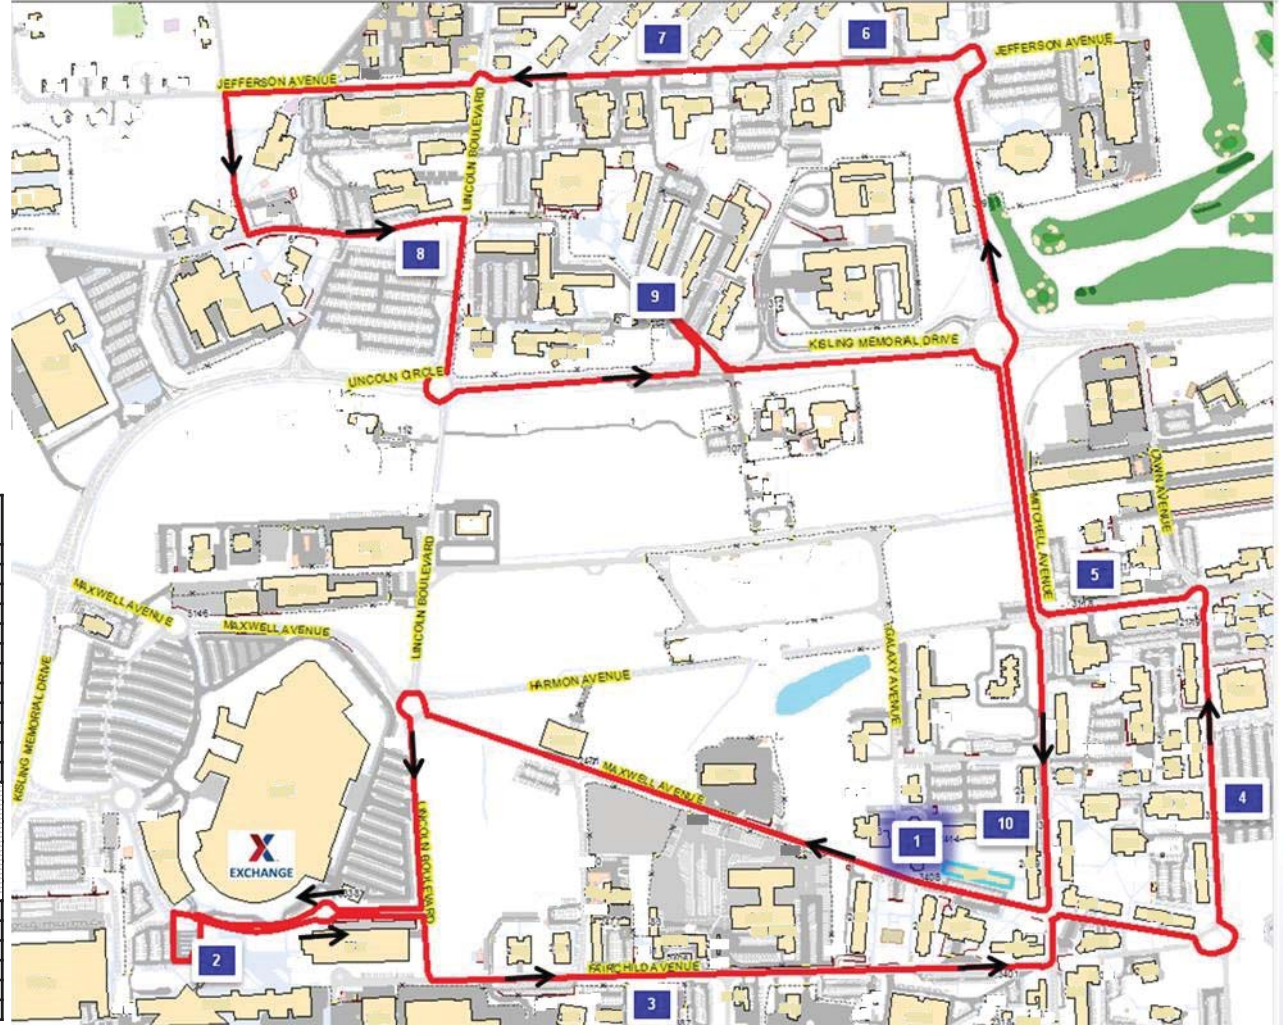

# RAMSTEIN SHUTTLE ROUTE

## LEGEND

DIRECTION OF TRAVEL →

BUS STOP

YOU ARE HERE

STOP	1	2	3	4	5	6	7	8	9	10
0700										
0730										
0800										
0830										
0900										
0930										
1000										
1030										
1100										
1130										
<b>NO SHUTTLE</b>										
1500										
1530										
1600										
1630										

**1**

Air Force Inns -2408  
South Chapel --2403

**2**

Pax Terminal  
USO  
Subway  
KMCC

**3**

Armory----2369

**4**

Finance-----2108  
Bowling Alley----2139  
Gym-----2117  
24Hr Laundry----2163  
Shoppette-----2165  
Military Clothing--2161  
Chili's-----2140  
E-Club-----2140

**5**

VAT Office--2118  
Pop's-----2118  
Mom's-----2113

**6**

Gym-----552  
Post Office---426  
Golf Course--553

**7**

Area Defense  
Counsel-----539  
Library-----426  
Community Center-411

**8**

Dental Clinic-301  
O-Club-----302